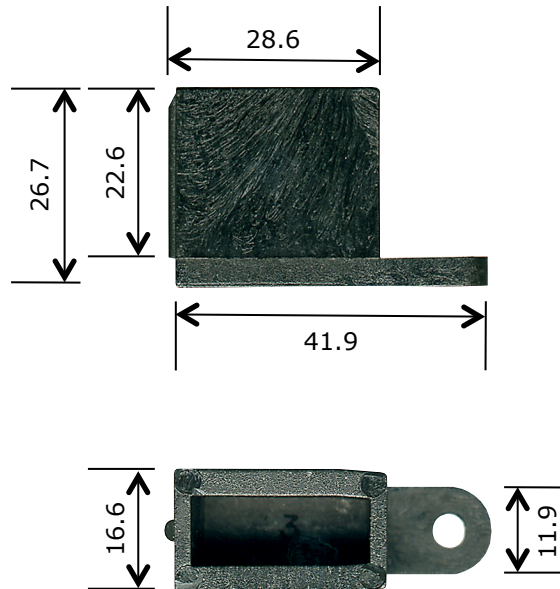

# ROLLERCO

*Window & Door Spare Parts*

Rollerco Number

8-1030

Part Name

Boral/Dowell MK5C Fixed Panel Bottom Bracket

Description

Bottom fixed panel retaining bracket to suit Boral/Dowell MK5C aluminium sliding doors.

Picture

Notes / Comments

Injection moulded plastic.

<u>Unit of Supply</u>	<u>Recommended Maximum Load</u>	<u>Adjustment Range</u>
Each	N/A	N/A

**ROLLERCO**

3, 26-28 Jacobsen Crescent, Holden Hill, South Australia 5088  
P: 08 8266 2554 F: 08 8266 1522 E: sales@rollerco.com.au