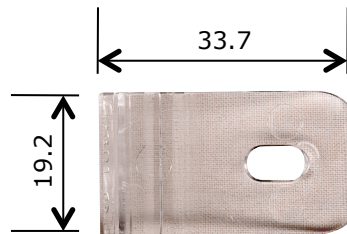

ROLLERCO

Window & Door Spare Parts

Rollerco Number

8-1000

Part Name

Boral/Cyclone KM Fixed Panel Jamb Clip

Description

Fixed panel jamb retaining clip to suit old Boral Cyclone KM 'D' Series aluminium sliding doors.

Picture

Notes / Comments

Injection moulded polycarb.

Unit of Supply

Each

Recommended Maximum Load

N/A

Adjustment Range